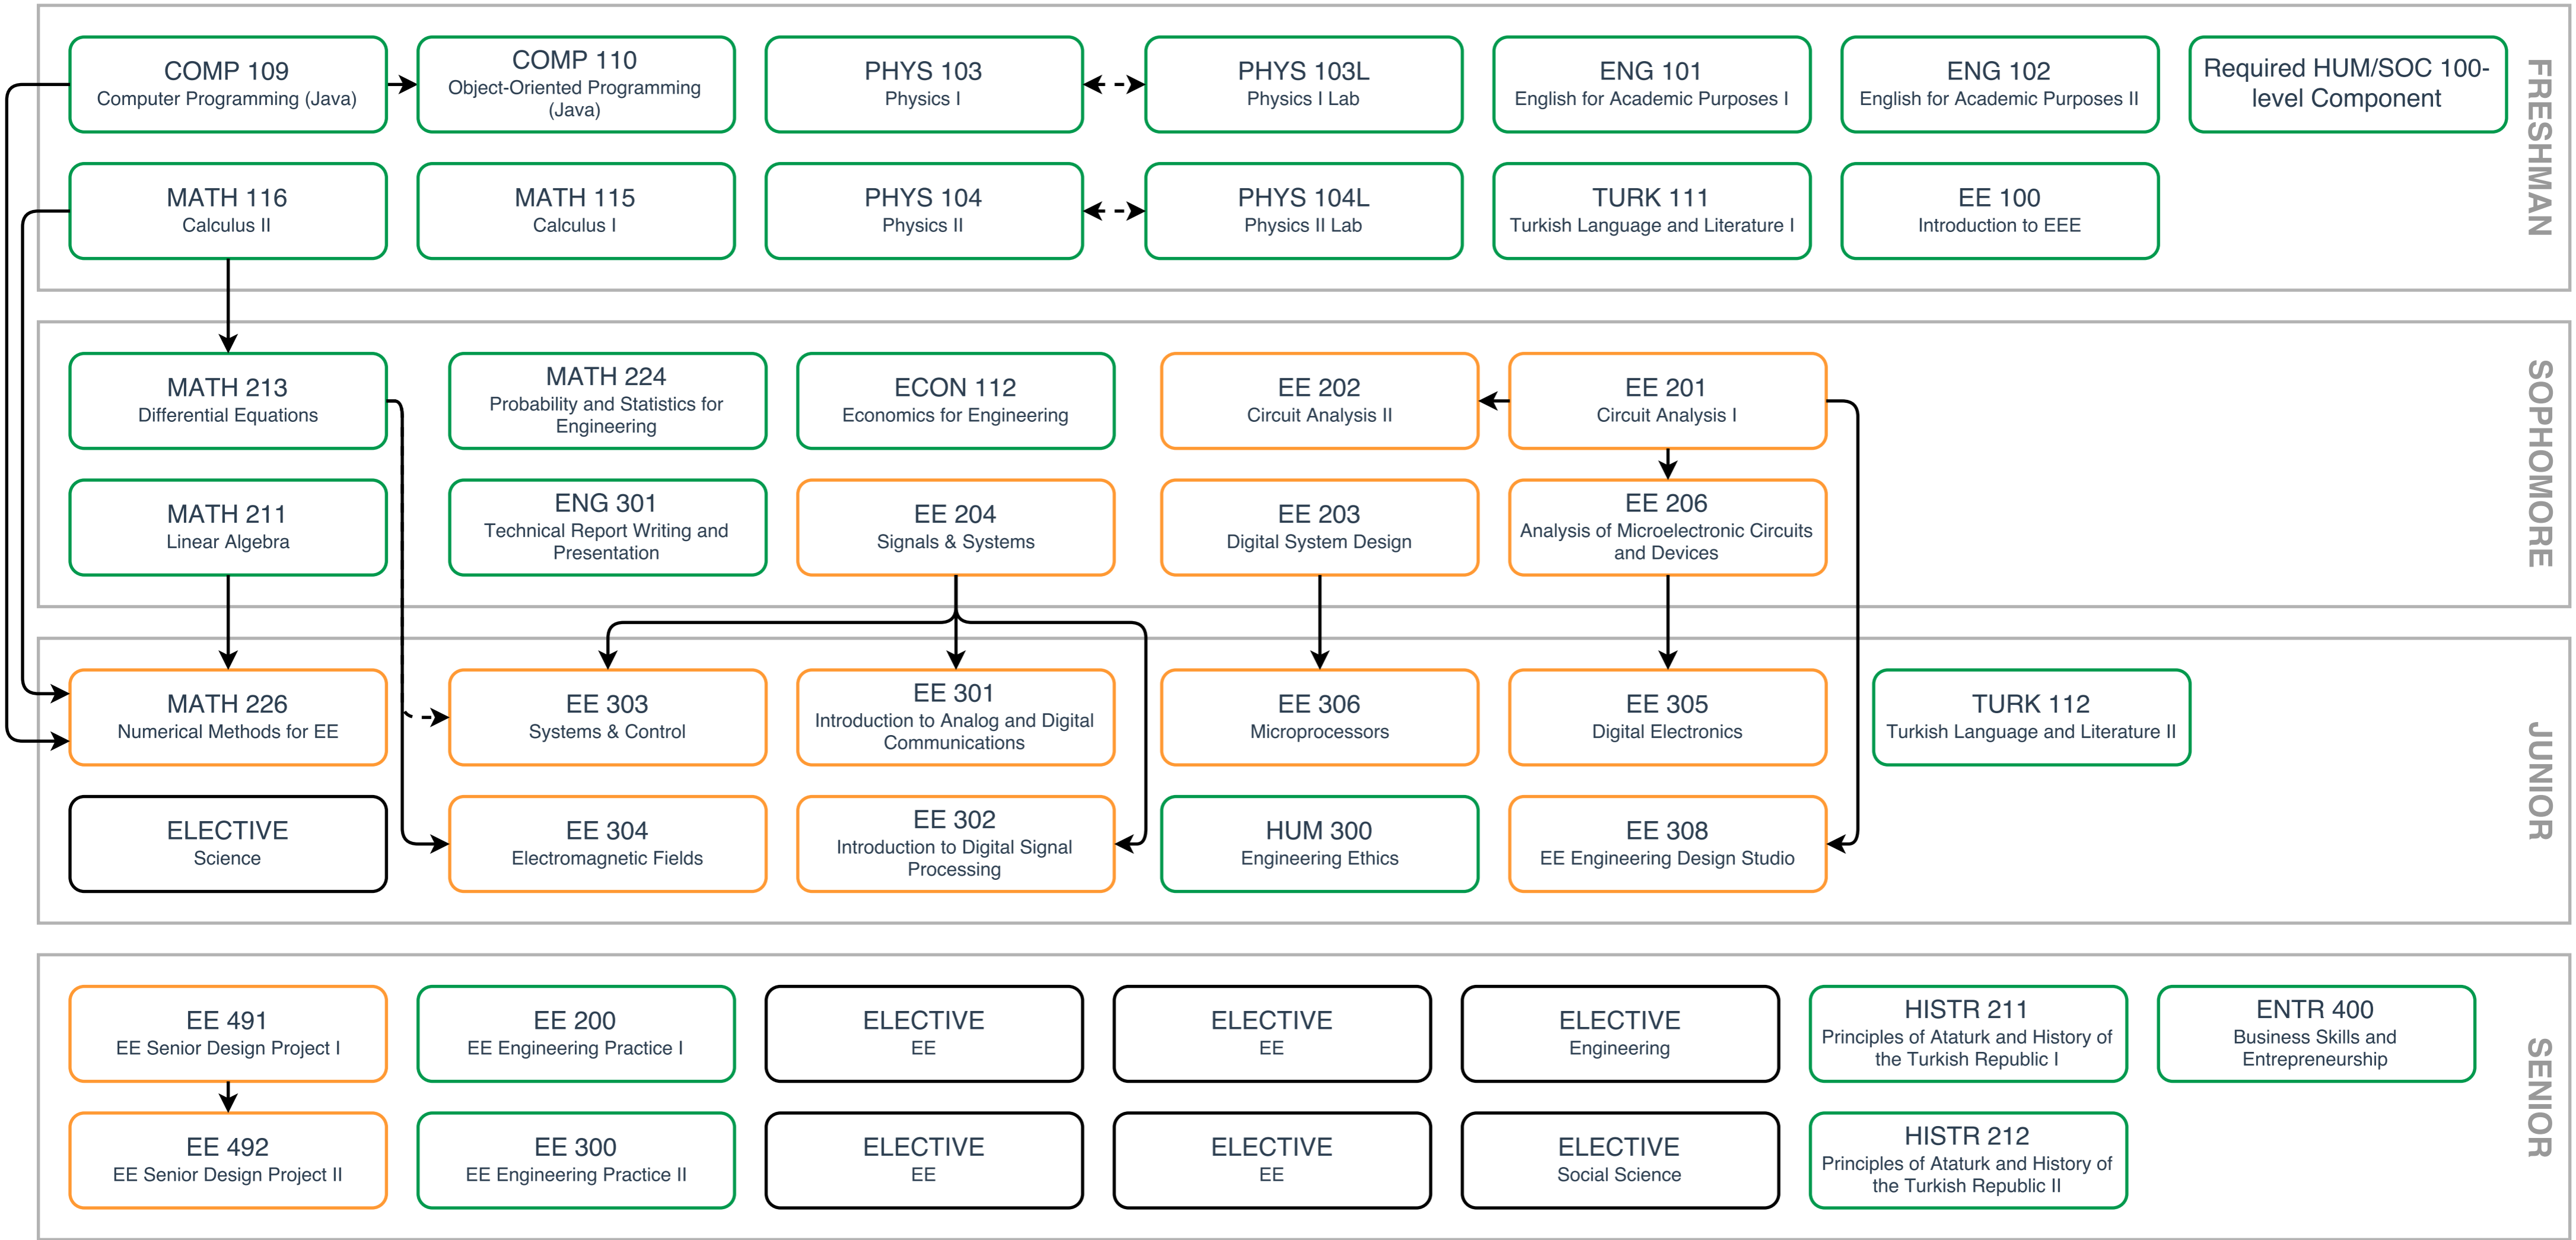

ELECTRICAL AND ELECTRONICS ENGINEERING CURRICULUM

PREREQUISITE FLOW CHART

→ PREREQUISITE
 - - - → COREQUISITE

Basic Sequence Course
 Major Sequence Course
 Elective